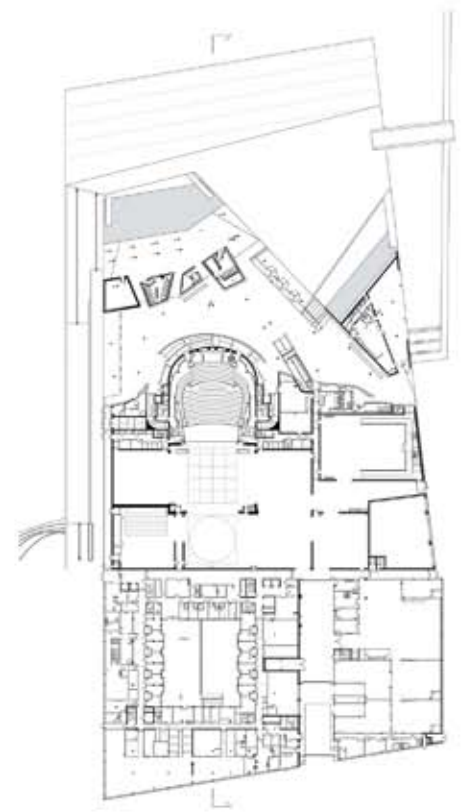

3

4

5

6

Oslo Opera House

- 1 | Front of house:** the waterfront façade of Oslo's new Opera house. Photographer: Jaro Hollan.
- 2 |** Building site in the winter. Photographer: Statsbygg.
- 3 | Silver Glacier:** The building is clad with metal panels and marble, giving the appearance of a silver glacier, rising out of the freezing fjord. Photographer: Nicolas Buisson.
- 4 | Exterior shot:** The glass fronted foyer space protrudes adding angular drama to the Nordic skyline. Photographer: Trond Isaksen.
- 5 | Dramatic Interior:** View of the main auditorium. Photo: Courtesy of Snøhetta.
- 6 |** Foyer. Photographer: Jaro Hollan.