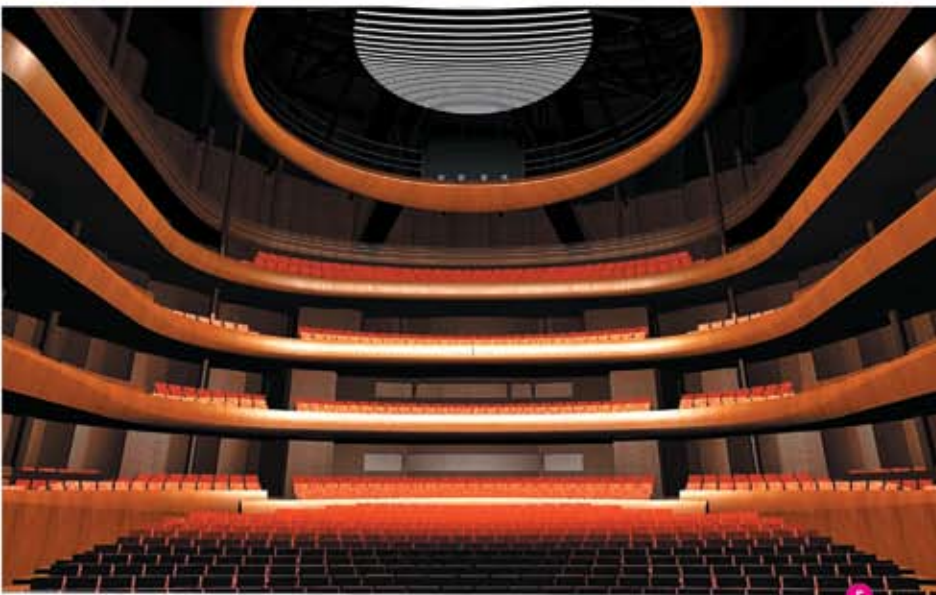

3

4

5

6

Oslo Opera House

- 1 | Front of house:** the waterfront façade of Oslo's new Opera house. Photographer: Jaro Hollan.
- 2 |** Building site in the winter. Photographer: Statsbygg.
- 3 | Silver Glacier:** The building is clad with metal panels and marble, giving the appearance of a silver glacier, rising out of the freezing fjord. Photographer: Nicolas Buisson.
- 4 | Exterior shot:** The glass fronted foyer space protrudes adding angular drama to the Nordic skyline. Photographer: Trond Isaksen.
- 5 | Dramatic Interior:** View of the main auditorium. Photo: Courtesy of Snøhetta.
- 6 |** Foyer. Photographer: Jaro Hollan.

Text: Michael Earle Photos: Trisha Miller

AN OASIS OF **MODERNISM**

Diseño Earle set about capturing the natural beauty of this spring fed plot, and successfully rescued it from the concrete jaws of urban-sprawl.